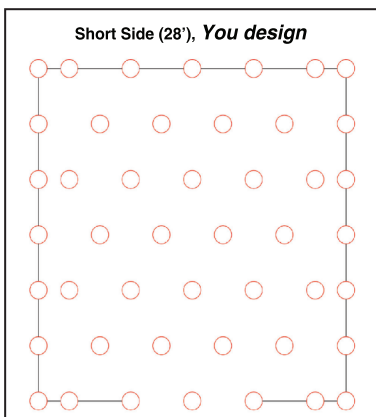

Team TAP with IPS - Multiple Themes Available

$9,250 **$22,200**
With Base Unit

21 Printed panels (10 Half Pillar wraps, 10 Full Pillar wraps, 1 Welcome Pillar wrap), 20 Puck IPS System.

Make YOUR Maze Cater to YOUR Customers!!

Accessories

Panel Description	10oz Black	50% Shade Mesh	Clear	Printed Vinyl
Door 1 (40"x83")	$90.00	$90.00	$115.00	$120.00
Door 2 (49"x69")	$105.00	$100.00	$120.00	$130.00
Window 1 (40"x69")	$85.00	$90.00	$130.00	$100.00
Window 2 (49"x69")	$90.00	$80.00	$145.00	$130.00
Window 3 (17"x69")	$45.00	$50.00	$100.00	$60.00
Wall 1 (49"x83")	$95.00	$95.00	$135.00	$140.00
Wall 2 (17"x83")	$60.00	$60.00	$90.00	$90.00
Perimeter Window Set	$1,150.00	$1,200.00	$1,550.00	Call
3 Piece "Squeeze" Door	$130.00	$125.00	$140.00	Call
Full Pillar Wrap	N/A	N/A	N/A	$145.00
Half Pillar Wrap	N/A	N/A	N/A	$80.00
Zipper Addition to wall	$60			
Pocket Addition to wall	$60.00			
Actor Walls	$180.00			
Lockout Race Wall	$180.00			
Retractable Pillar Cap	$40.00			
10 Target Zombie Shootout Board	$290.00			
Additional Outer Protective Bag	$80.00			
Printed Gun Holster Table Cover	$325.00			
Kids Snowball Target Wall	$235.00			
Adult Snowball Target Wall	$235.00			
4ft entry table cover with printed front	$125.00			
6ft entry tale cover with printed front	$150.00			
8ft entry table cover with printed front	$175.00			

Roof: _____

Pillar Wraps: _____

1/2 Pillar Wraps: _____

Custom Print: _____

Door: ____ Window: ____ Walls: ____