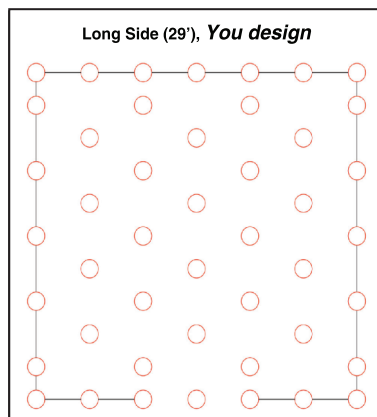

Team TAP with IPS - Multiple Themes Available

$9,250 **$22,200**
With Base Unit

21 Printed panels (10 Half Pillar wraps, 10 Full Pillar wraps, 1 Welcome Pillar wrap), 20 Puck IPS System.

Make YOUR Maze Cater to YOUR Customers!!

Accessories

Panel Description	10oz Black	50% Shade Mesh	Clear	Printed Vinyl
Door 1 (40"x83")	$90.00	$90.00	$115.00	$120.00
Door 2 (49"x69")	$105.00	$100.00	$120.00	$130.00
Window 1 (40"x69")	$85.00	$90.00	$130.00	$100.00
Window 2 (49"x69")	$90.00	$80.00	$145.00	$130.00
Window 3 (17"x69")	$45.00	$50.00	$100.00	$60.00
Wall 1 (49"x83")	$95.00	$95.00	$135.00	$140.00
Wall 2 (17"x83")	$60.00	$60.00	$90.00	$90.00
Perimeter Window Set	$1,150.00	$1,200.00	$1,550.00	Call
3 Piece "Squeeze" Door	$130.00	$125.00	$140.00	Call
Full Pillar Wrap	N/A	N/A	N/A	$145.00
Half Pillar Wrap	N/A	N/A	N/A	$80.00
Zipper Addition to wall	$60			
Pocket Addition to wall	$60.00			
Actor Walls	$180.00			
Lockout Race Wall	$180.00			
Retractable Pillar Cap	$40.00			
10 Target Zombie Shootout Board	$290.00			
Additional Outer Protective Bag	$80.00			
Printed Gun Holster Table Cover	$325.00			
Kids Snowball Target Wall	$235.00			
Adult Snowball Target Wall	$235.00			
4ft entry table cover with printed front	$125.00			
6ft entry tale cover with printed front	$150.00			
8ft entry table cover with printed front	$175.00			

Roof: _____

Pillar Wraps: _____

1/2 Pillar Wraps: _____

Custom Print: _____

Door: ____ Window: ____ Walls: ____